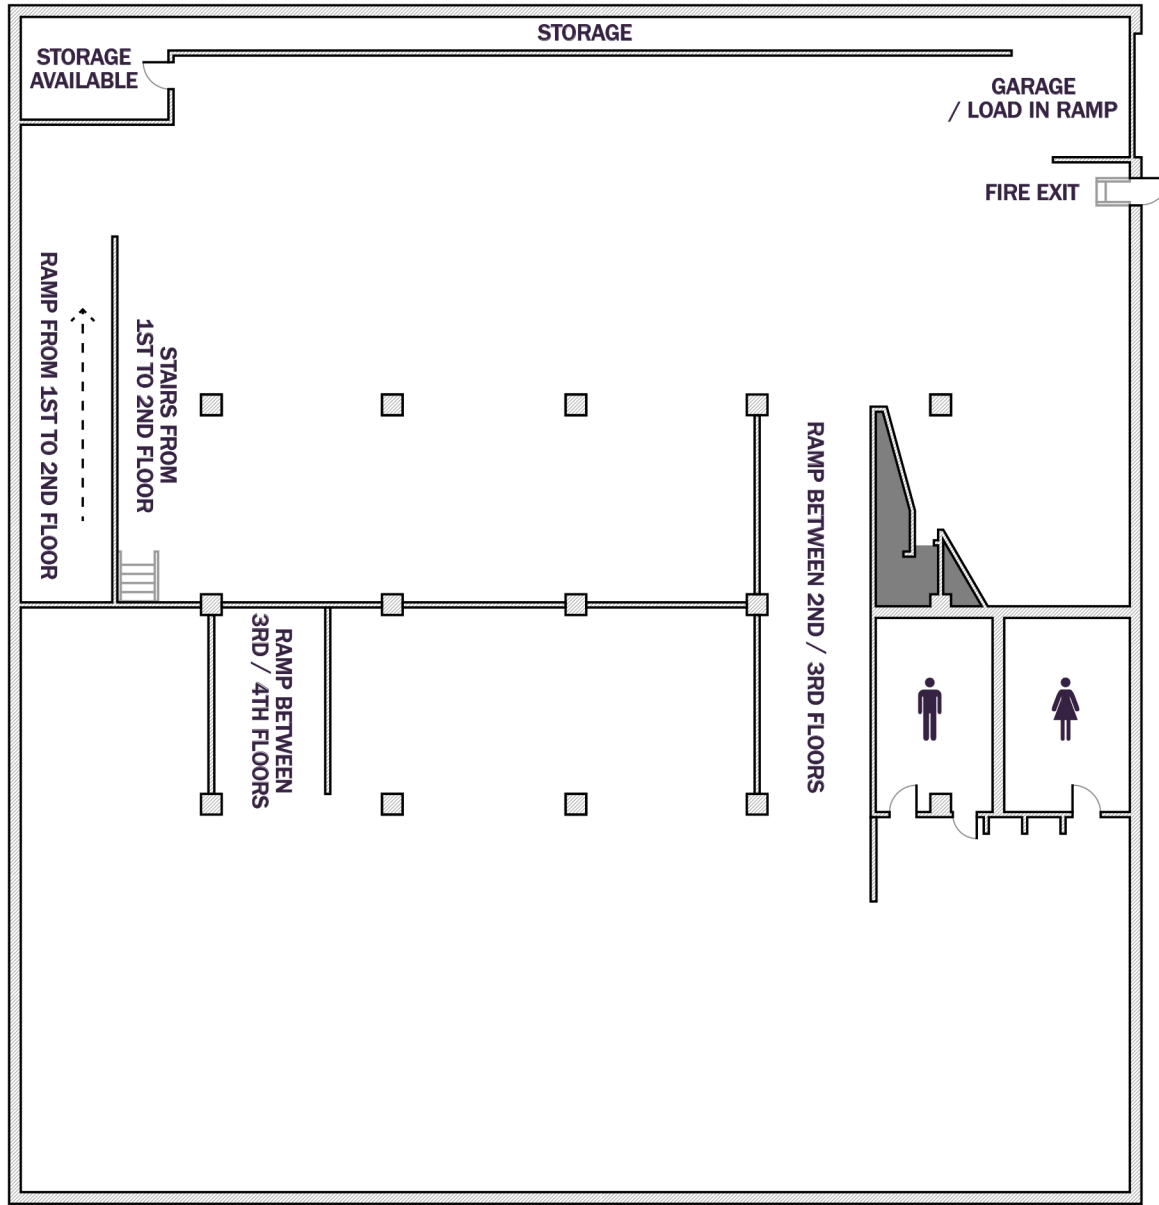

## FLOORPLAN - SPORTS CASTLE 1ST FLOOR

1000 N BROADWAY  
 DENVER, CO 80203  
 T 415-608-2220  
 NPUEVENTS.COM

## FLOORPLAN - SPORTS CASTLE 2ND & 3RD FLOORS

1000 N BROADWAY  
DENVER, CO 80203  
T 415-608-2220  
NPUEVENTS.COM

## FLOORPLAN - SPORTS CASTLE 4TH & 5TH FLOORS

1000 N BROADWAY  
DENVER, CO 80203  
T 415-608-2220  
NPUEVENTS.COM

## FLOORPLAN - SPORTS CASTLE 1ST FLOOR MEZZANNINE LEVEL