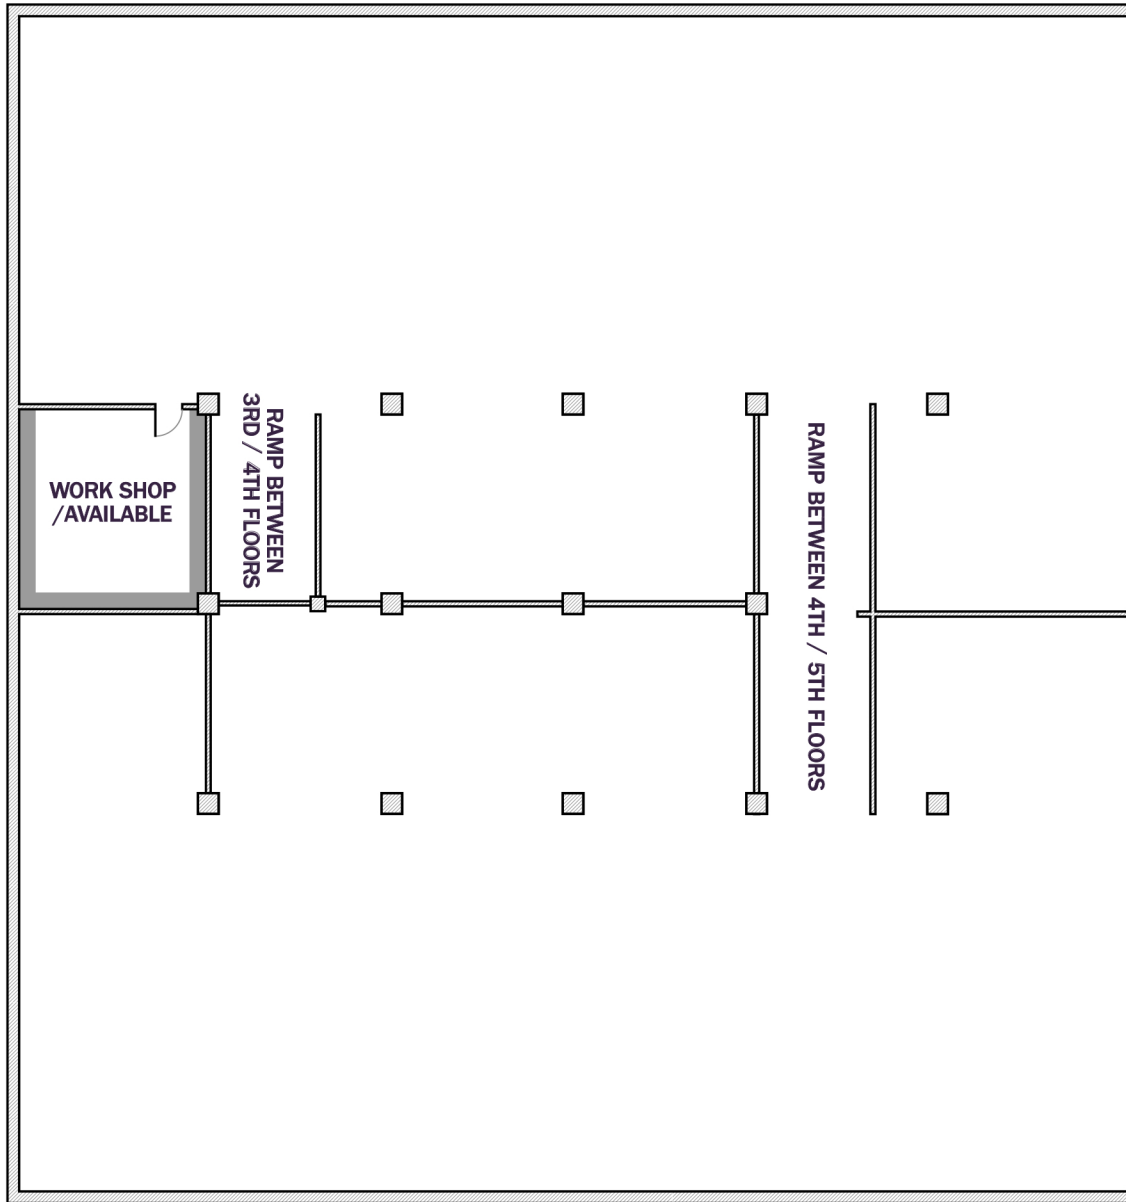

## FLOORPLAN - SPORTS CASTLE 1ST FLOOR

1000 N BROADWAY  
 DENVER, CO 80203  
 T 415-608-2220  
 NPUEVENTS.COM

## FLOORPLAN - SPORTS CASTLE 2ND & 3RD FLOORS

1000 N BROADWAY  
DENVER, CO 80203  
T 415-608-2220  
NPUEVENTS.COM

## FLOORPLAN - SPORTS CASTLE 4TH & 5TH FLOORS

1000 N BROADWAY  
DENVER, CO 80203  
T 415-608-2220  
NPUEVENTS.COM

## FLOORPLAN - SPORTS CASTLE 1ST FLOOR MEZZANNINE LEVEL