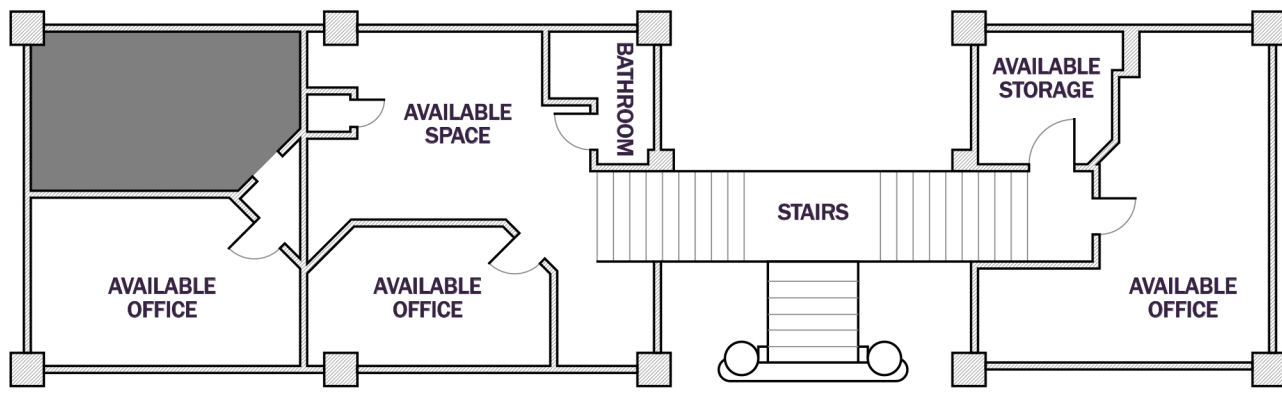

## FLOORPLAN - SPORTS CASTLE 2ND & 3RD FLOORS

1000 N BROADWAY  
DENVER, CO 80203  
T 415-608-2220  
NPUEVENTS.COM

## FLOORPLAN - SPORTS CASTLE 4TH & 5TH FLOORS

1000 N BROADWAY  
DENVER, CO 80203  
T 415-608-2220  
NPUEVENTS.COM