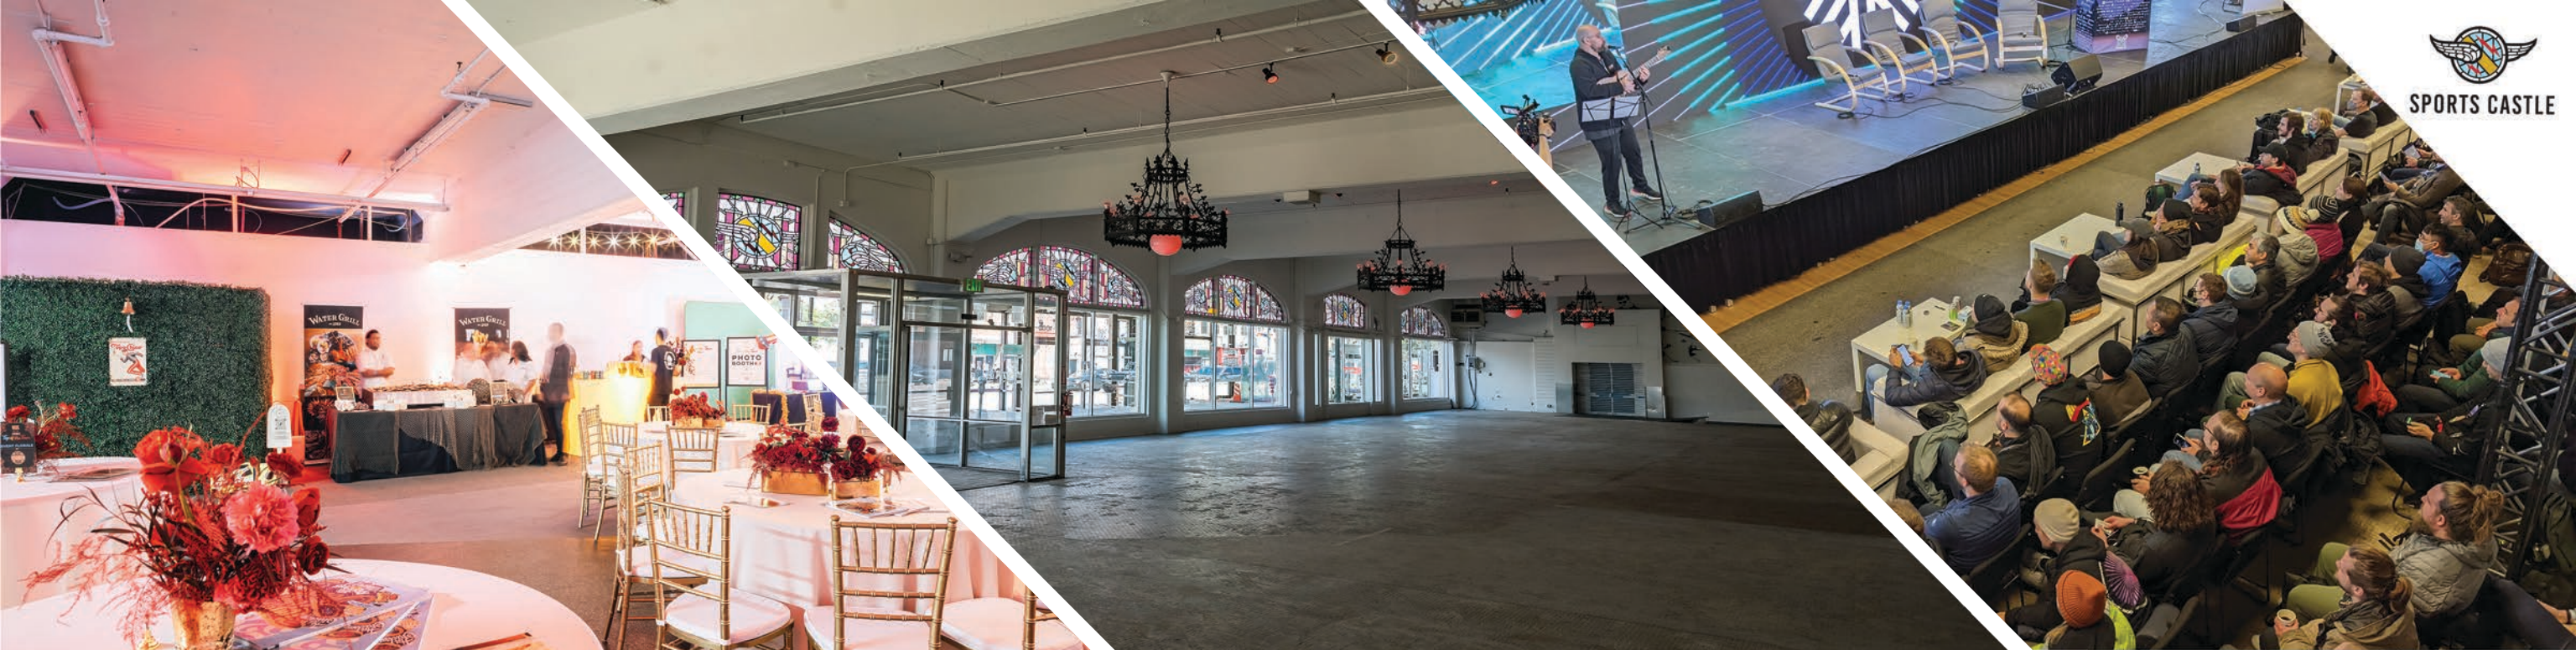

DETAILS

+ **ADDRESS**

1000 North Broadway, Denver, CO 80203

+ **POWER**

(4) 250V, 30 amp connections (distro box not included)

+ **WI-FI**

Quote available upon request

+ **PARKING**

Metered street parking and pay lot nearby. NPU will assist in reserving

+ **VENDORS**

Ask about our list of preferred vendors, or bring your own