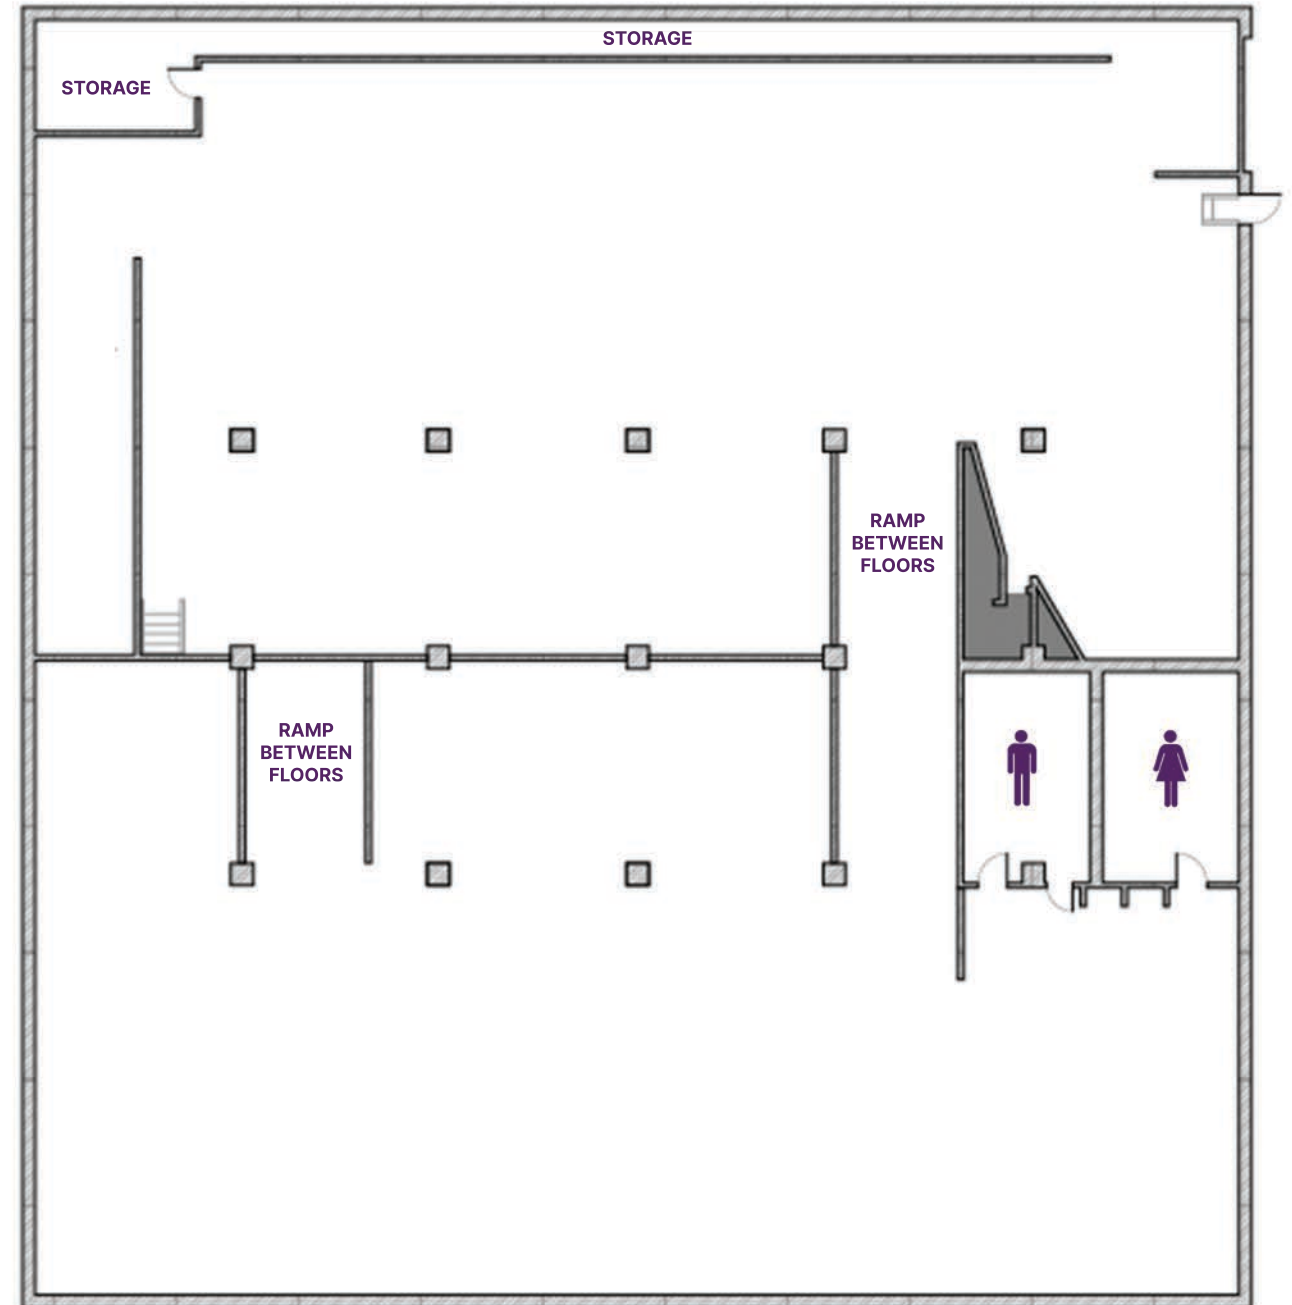

CAPACITY

LOCATION	STANDING	SEATED
+ First Floor	500	500
+ Second Floor	500	450
+ Third Floor	500	450

SPORTS CASTLE

DIMENSIONS

	CEILING HEIGHT	SQUARE FEET
+ 1 ST FLOOR	8'5" - 17'	12,500
+ 2 ND FLOOR	7'8" - 10'	7,000
+ 3 RD FLOOR	7'8" x 10'	7,000

Metered street parking and pay lot nearby. NPU will assist in reserving

+ **VENDORS**

Ask about our list of preferred vendors, or bring your own

LAYOUT

FIRST FLOOR

SECOND AND THIRD FLOOR

THE PLUS FACTOR

Non Plus Ultra curates an ever-growing portfolio of distinctive Venues to host unparalleled events of all shapes and sizes. Our spaces span from historically charming to modernly chic, and can host anywhere from a few hundred people to tens of thousands.