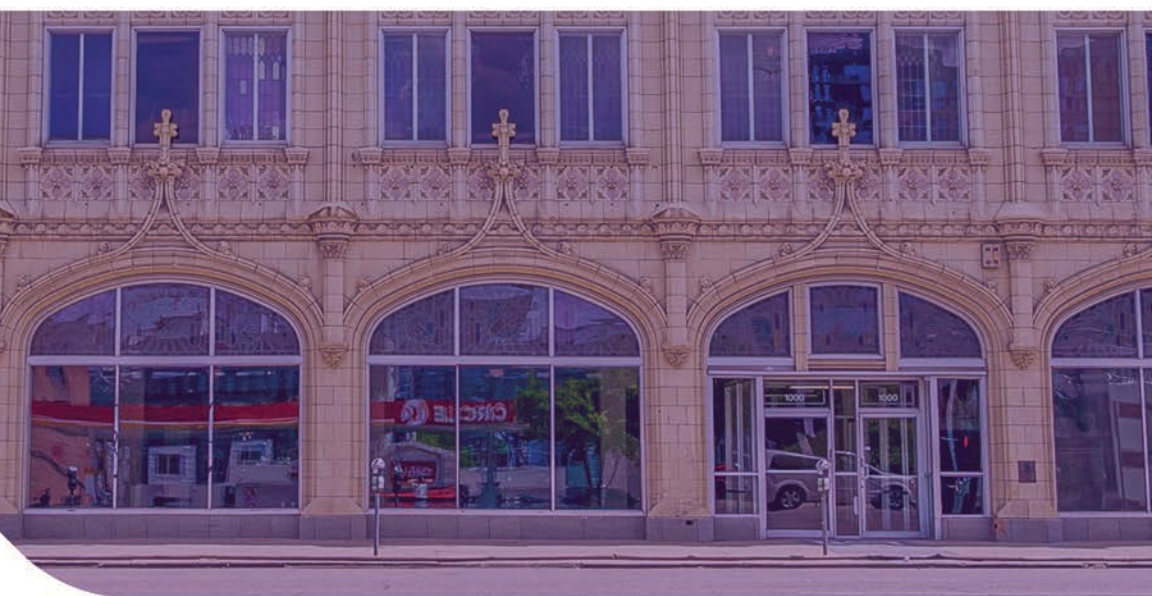

SPORTS CASTLE

SPORTS CASTLE

MANAGED BY **non plus ultra+**

SPORTS CASTLE

ART DECO + HISTORIC + ICONIC

Located south of Civic Center Park, the **Sports Castle** stands as a prominent Denver landmark venue, offering 35,000 square feet spread over three floors of indoor space for your next event. Featuring references to its historical significance, an expansive mezzanine, and an iconic main staircase, your event at the Sports Castle is sure to leave a lasting impression on your guests for years to come.