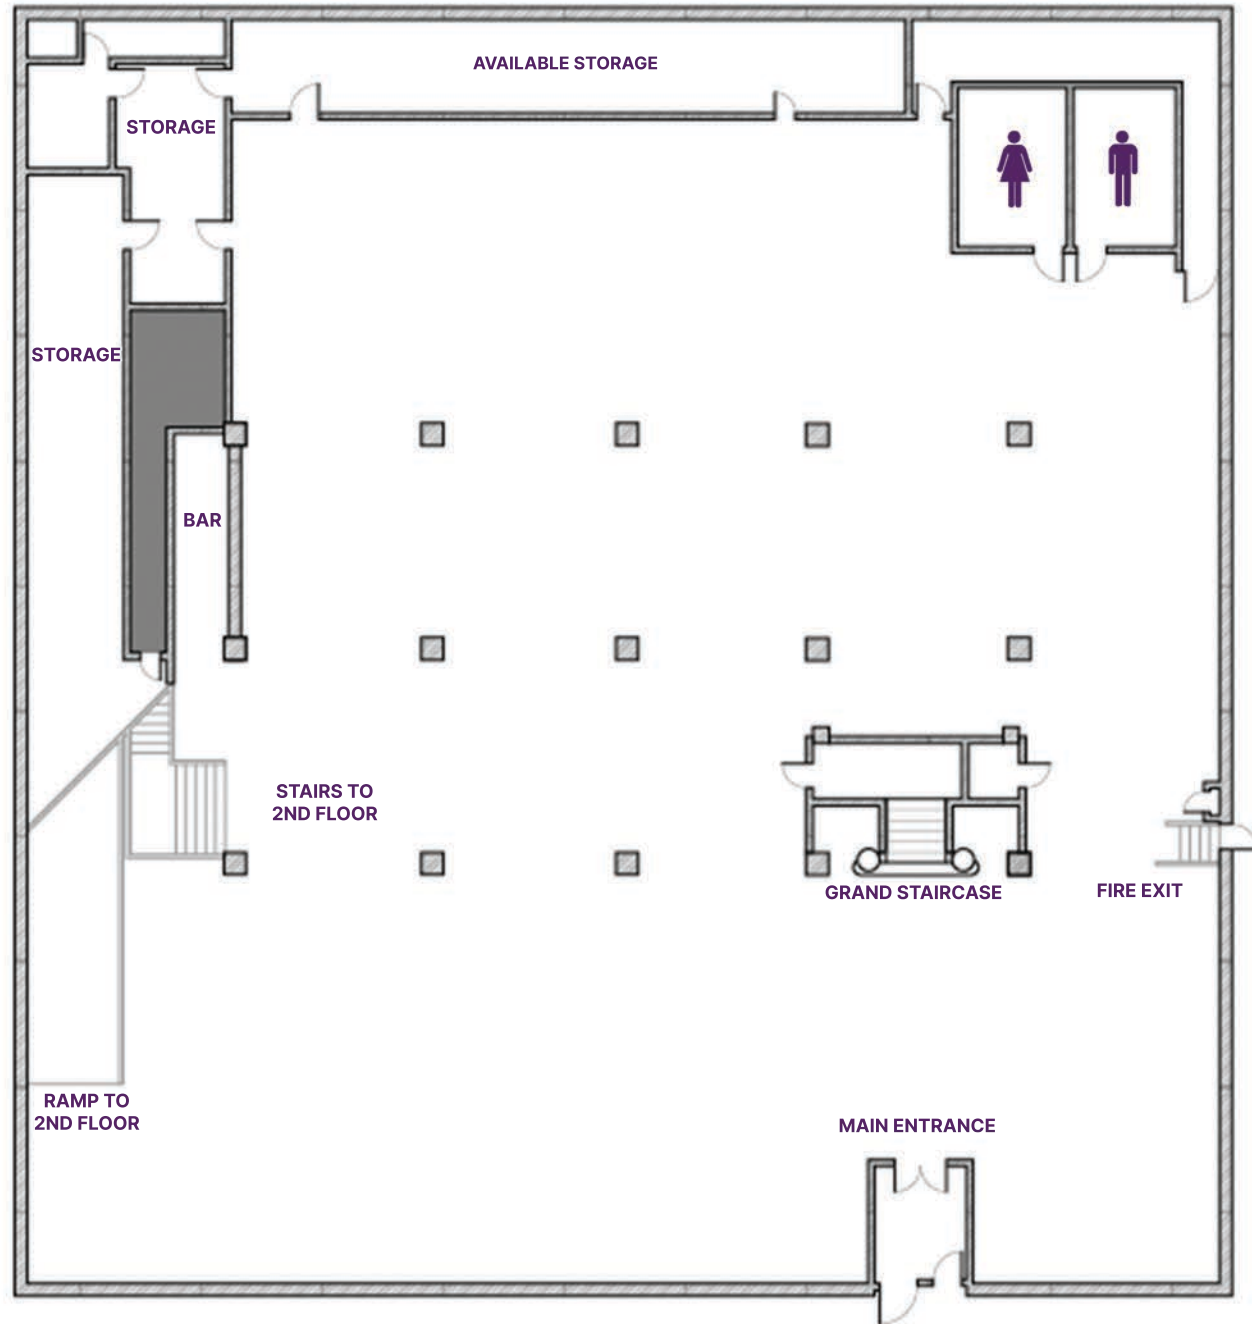

CAPACITY

LOCATION	STANDING	SEATED
+ First Floor	500	500
+ Second Floor	500	450
+ Third Floor	500	450

SPORTS CASTLE

DIMENSIONS

	CEILING HEIGHT	SQUARE FEET
+ 1 ST FLOOR	8'5" - 17'	12,500
+ 2 ND FLOOR	7'8" - 10'	7,000
+ 3 RD FLOOR	7'8" x 10'	7,000

Metered street parking and pay lot nearby. NPU will assist in reserving

+ **VENDORS**

Ask about our list of preferred vendors, or bring your own

LAYOUT

FIRST FLOOR

SECOND AND THIRD FLOOR

THE PLUS FACTOR

Non Plus Ultra curates an ever-growing portfolio of distinctive Venues to host unparalleled events of all shapes and sizes. Our spaces span from historically charming to modernly chic, and can host anywhere from a few hundred people to tens of thousands.