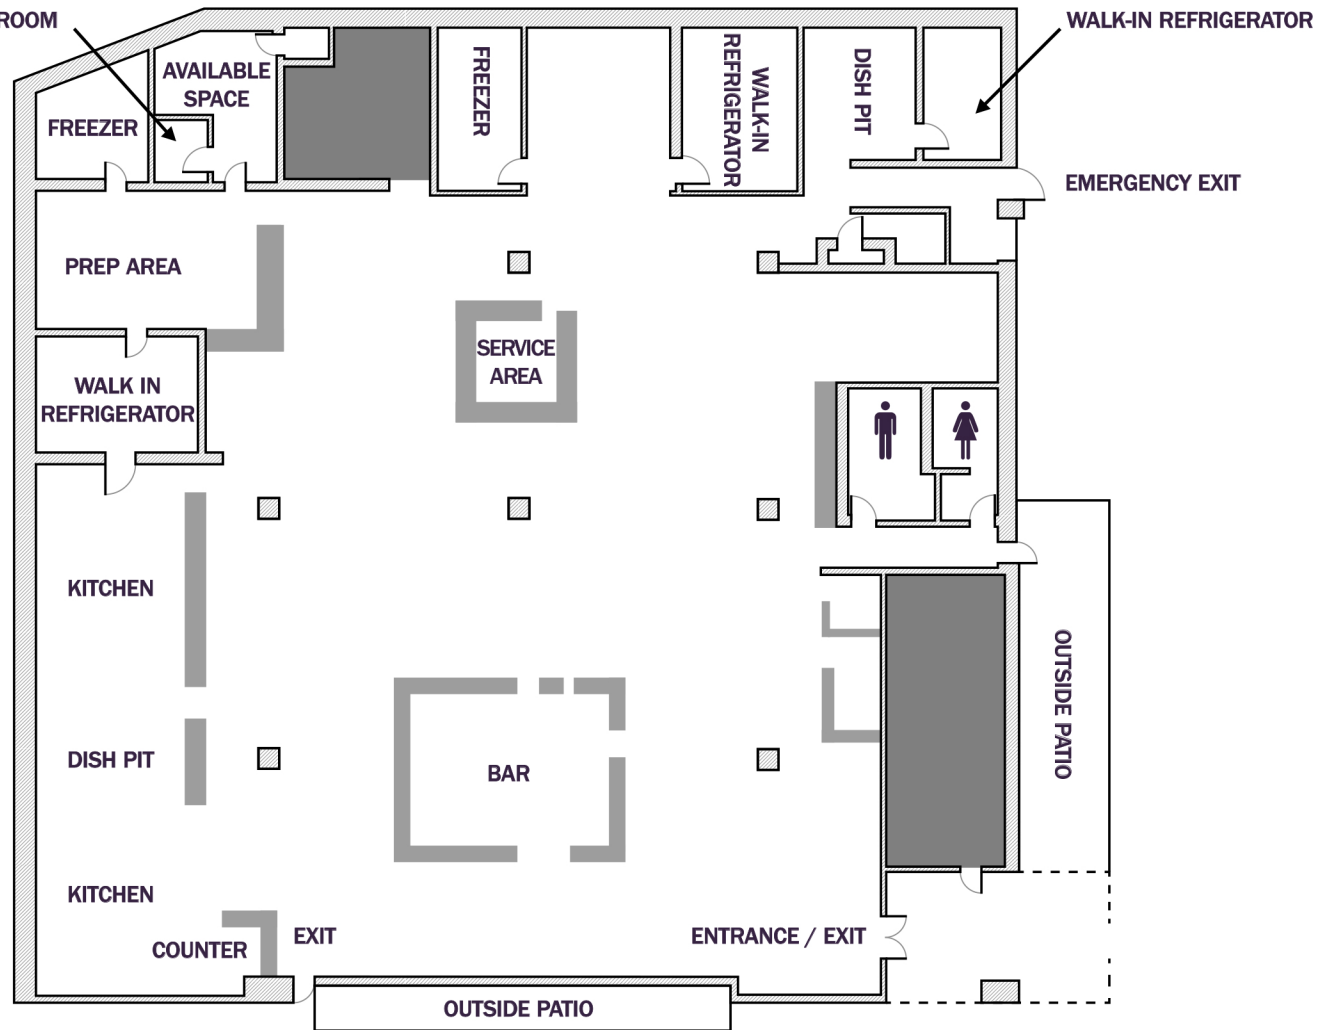

SINGLE STALL STAFF BATHROOM

WALK-IN REFRIGERATOR

FREEZER

AVAILABLE SPACE

FREEZER

WALK-IN REFRIGERATOR

DISH PIT

EMERGENCY EXIT

PREP AREA

WALK IN REFRIGERATOR

SERVICE AREA

KITCHEN

DISH PIT

KITCHEN

COUNTER

EXIT

BAR

ENTRANCE / EXIT

OUTSIDE PATIO

OUTSIDE PATIO